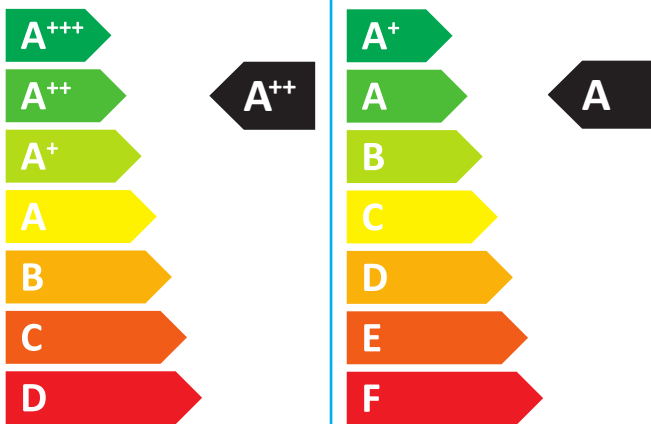

ENERG
енергия · ενεργεια

Logatherm
WPS 10K-1
7738600315

Buderus

ENERG

енергия · ενέργεια

Buderus

7738600315

Logatherm

WPS 10K-1

Energy label components: boiler icon, radiator icon, tap icon, and energy class labels A++ and A.

Feature icons: solar panel, hot water tank, control panel, and boiler, each with a plus sign and a checkbox.

Energy efficiency scale from A+++ to G. A black arrow points to the A++ level.

Energy efficiency scale from A+++ to G. A black arrow points to the A level.