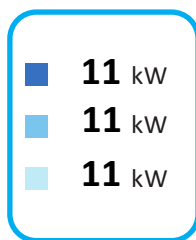

ENERG
енергия · ενεργεια

Logatherm
WPS 10K-1
7738600315

Buderus