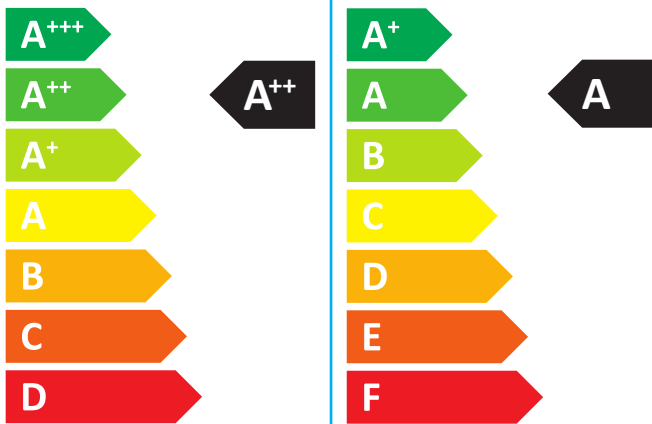

ENERG

енергия · ενεργεια

Logatherm

WLW196i-11 IRT190

7739610135

Buderus

50 dB

37 dB

- 9 kW
- 9 kW
- 11 kW

ENERG
енергия · ενέργεια

Buderus

7739610135

Logatherm

WLW196i-11 IRT190

Energy label components: boiler icon, radiator icon, tap icon, and energy class labels A⁺⁺ and A.

Feature icons: solar panel, hot water tank, control panel, and boiler, each with a plus sign and a checkbox.

Energy efficiency scale for heating, showing levels A⁺⁺⁺ through G, with an A⁺⁺ label on the right.

Energy efficiency scale for hot water, showing levels A⁺⁺⁺ through G, with an A label on the right.