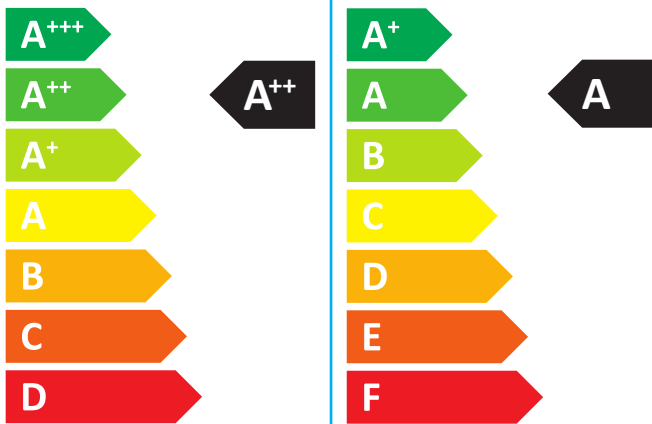

# ENERG

енергия · ενεργεια

Logatherm

WLW196i-14 IRT190

7739610136

## Buderus

**51** dB

**37** dB

- 9** kW
- 10** kW
- 12** kW

**ENERG**  
енергия · ενέργεια

**Buderus**

7739610136

Logatherm

WLW196i-14 IRT190

Energy label components: boiler icon, radiator icon, tap icon, and energy class labels A++ and A.

Feature icons: solar panel, tank, control panel, and boiler, each with a checkbox. The control panel checkbox is marked with an 'X'.