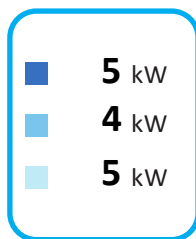

ENERG

енергия · ενεργεια

Logatherm
WLW196i-6 IRTS185
7739610137

Buderus