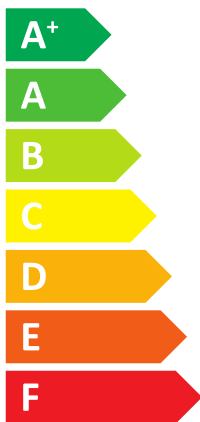

# ENERG

енергия · ενεργεια

Logatherm  
WLW196i-8 IRTS185  
7739610138

## Buderus

A++

A

48 dB

36 dB

- 6 kW
- 6 kW
- 7 kW

ENERG  
енергия · ενέργεια

**Buderus**

7739610138

Logatherm

WLW196i-8 IRTS185

Energy label components: boiler icon, radiator icon, tap icon, and energy class labels A<sup>++</sup> and A.

Energy efficiency scale from A<sup>+++</sup> to G. A black arrow points to the A<sup>++</sup> level.

Feature icons: solar panel, hot water tank, control panel, and boiler, each with a plus sign and a checkbox.

Energy efficiency scale from A<sup>+++</sup> to G. A black arrow points to the A level.