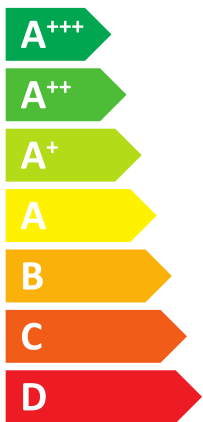

# ENERG

енергия · ενεργεια

Logatherm  
WLW196i-8 IRTS185  
7739610138

## Buderus

A++

A

48 dB

36 dB

- 6 kW
- 6 kW
- 7 kW

ENERG  
енергия · ενέργεια

**Buderus**

7739610138

Logatherm

WLW196i-8 IRTS185

Energy label components: boiler icon, radiator icon, tap icon, and energy class labels A<sup>++</sup> and A.

Energy efficiency scale from A<sup>+++</sup> to G. A black arrow points to the A<sup>++</sup> level.

Feature icons: solar panel, hot water tank, control panel, and boiler, each with a plus sign and a checkbox.

Energy efficiency scale from A<sup>+++</sup> to G. A black arrow points to the A level.