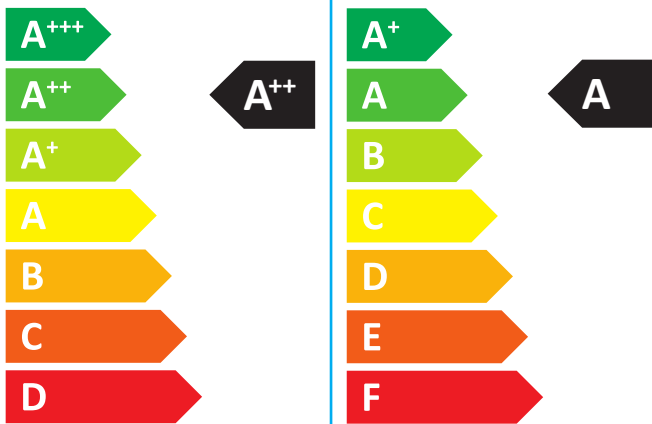

ENERG

енергия · ενεργεια

Buderus

Logatherm
WLW196i-6 IRT190
7739612814

ENERG
енергия · ενέργεια

Buderus

7739612814

Logatherm

WLW196i-6 IRT190

Energy label components: boiler icon, radiator icon, tap icon, and energy class labels A⁺⁺ and A.

Feature selection icons: solar panel (+), hot water tank (+), control panel (+), and boiler (+). Each icon is accompanied by a selection box (square or square with an X).