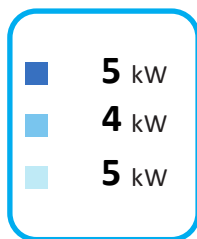

ENERG

енергия · ενεργεια

Logatherm
WLW196i-6 IRTS185
7739612818

Buderus