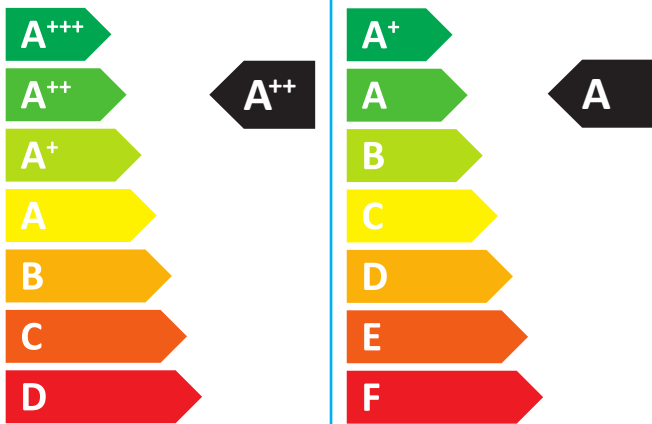

ENERG

енергия · ενεργεια

Logatherm

WLW196i-8 IRTS185

7739612819

Buderus

48 dB

36 dB

- 6 kW
- 6 kW
- 7 kW

ENERG
енергия · ενέργεια

Buderus

7739612819

Logatherm

WLW196i-8 IRTS185

Icons representing a boiler, a radiator, an A++ energy label, a tap, and an A energy label.

Four feature icons, each with a plus sign and a checkbox: a solar panel, a tank, a control panel, and a boiler.

Energy scale for a radiator, showing levels A+++ (green), A++ (green), A+ (light green), A (yellow), B (orange), C (red-orange), D (red), E (red), F (red), and G (red). A black arrow points to the A++ level.

Energy scale for a tap, showing levels A+++ (green), A++ (green), A+ (light green), A (yellow), B (orange), C (red-orange), D (red), E (red), F (red), and G (red). A black arrow points to the A level.