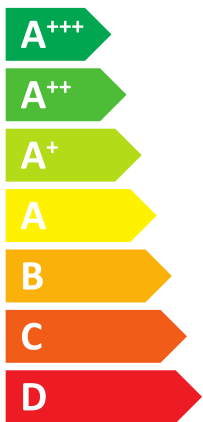

## Buderus

Logatherm  
WLW196i-11 ART190  
7739612832

A++

A

26 dB

53 dB

- 9 kW
- 9 kW
- 11 kW

**ENERG**  
енергия · ενέργεια

**Buderus**

7739612832

Logatherm

WLW196i-11 ART190

Energy label components: boiler icon, radiator icon, tap icon, and energy class labels A<sup>++</sup> and A.

Energy efficiency scale from A<sup>+++</sup> to G. A black arrow points to the A<sup>++</sup> level.

Feature icons: solar panel, tank, control panel, and boiler. Each icon is accompanied by a plus sign and a checkbox. The control panel checkbox is marked with an 'X'.

Energy efficiency scale from A<sup>+++</sup> to G. A black arrow points to the A level.