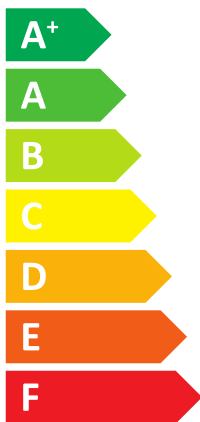

## Buderus

Logatherm  
WLW196i-11 ART190  
7739612832

A++

A

26 dB

53 dB

- 9 kW
- 9 kW
- 11 kW

**ENERG**  
енергия · ενέργεια

**Buderus**

7739612832

Logatherm

WLW196i-11 ART190

Energy label components: boiler icon, radiator icon, tap icon, and energy class labels A<sup>++</sup> and A.

Energy efficiency scale from A<sup>+++</sup> to G. A black arrow points to the A<sup>++</sup> level.

Feature icons: solar panel, tank, control panel, and boiler. Each icon is accompanied by a plus sign and a checkbox. The control panel checkbox is marked with an 'X'.

Energy efficiency scale from A<sup>+++</sup> to G. A black arrow points to the A level.