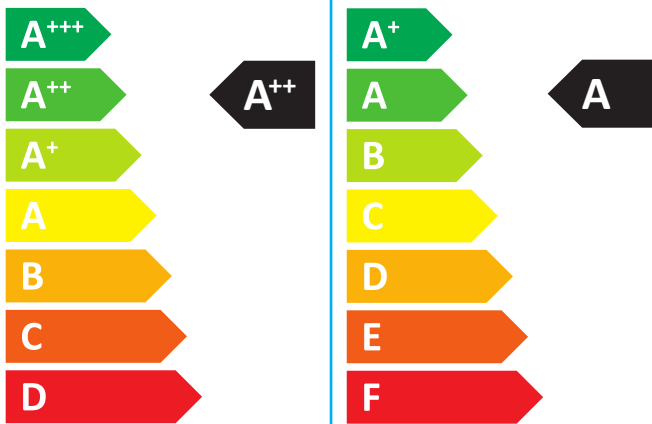

ENERG

енергия · ενεργεια

Logatherm

WLW196i-8 ARTS185

7739612835

Buderus

25 dB

48 dB

- 6 kW
- 7 kW
- 8 kW

ENERG
енергия · ενέργεια

Buderus

7739612835

Logatherm

WLW196i-8 ARTS185

Energy label components: boiler icon, radiator icon, tap icon, and energy class labels A⁺⁺ and A.

Feature icons: solar panel, hot water tank, control panel, and boiler, each with a plus sign and a square checkbox.