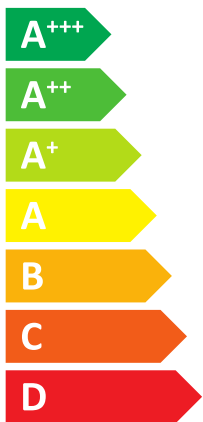

ENERG
енергия · ενεργεια

Logatherm

WLW196i-11 ARTS185

7739612836

Buderus

A++

A

26 dB

53 dB

- 9 kW
- 9 kW
- 11 kW

ENERG
енергия · ενέργεια

Buderus

7739612836

Logatherm

WLW196i-11 ARTS185

Energy label components: boiler icon, radiator icon, tap icon, and energy class labels A++ and A.

Feature icons: solar panel, hot water tank, control panel, and boiler, each with a plus sign and a checkbox.