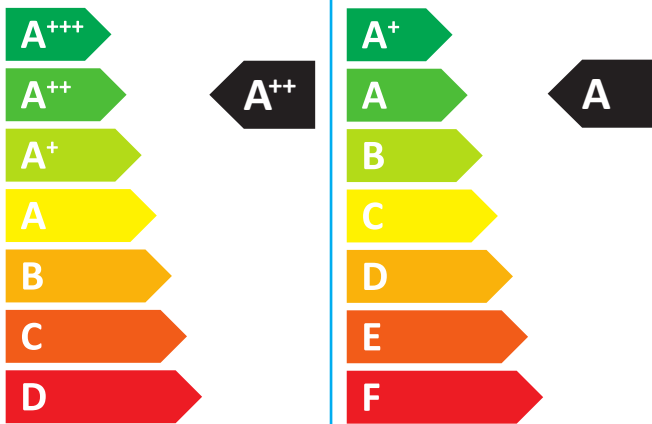

# ENERG

енергия · ενεργεια

Logatherm

WLW196i-14 ARTS185

7739612837

## Buderus

26 dB

53 dB

- 9 kW
- 10 kW
- 13 kW

**ENERG**  
енергия · ενέργεια

**Buderus**

7739612837

Logatherm

WLW196i-14 ARTS185

Energy label components: boiler icon, radiator icon, tap icon, and energy class labels A++ and A.

Feature icons: solar panel, hot water tank, control panel, and boiler, each with a plus sign and a checkbox.

Energy efficiency scale from A+++ to G. A black arrow points to the A++ level.

Energy efficiency scale from A+++ to G. A black arrow points to the A level.