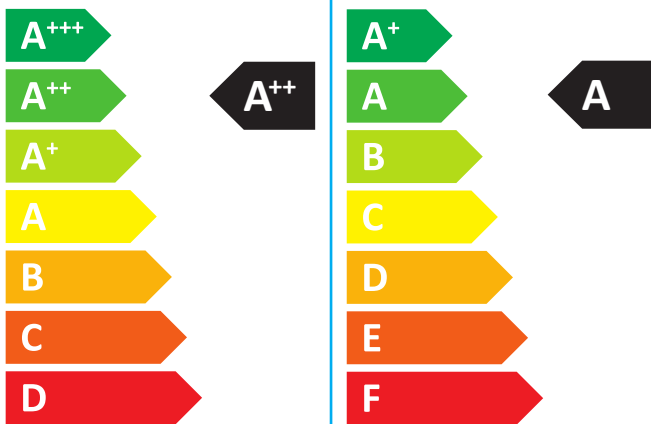

ENERG

енергия · ενεργεια

Buderus

Logatherm
WLW196i-4 ART190
7739615450

25 dB

47 dB

- 4 kW
- 4 kW
- 6 kW

ENERG

енергия · ενέργεια

Buderus

7739615450

Logatherm

WLW196i-4 ART190

Energy label components: boiler icon, radiator icon, tap icon, and energy class labels A⁺⁺ and A.

Energy efficiency scale from A⁺⁺⁺ to G. A black arrow points to the A⁺⁺ level.

Feature icons: solar panel, hot water tank, control panel, and boiler, each with a plus sign and a checkbox.

Energy efficiency scale from A⁺⁺⁺ to G. A black arrow points to the A level.